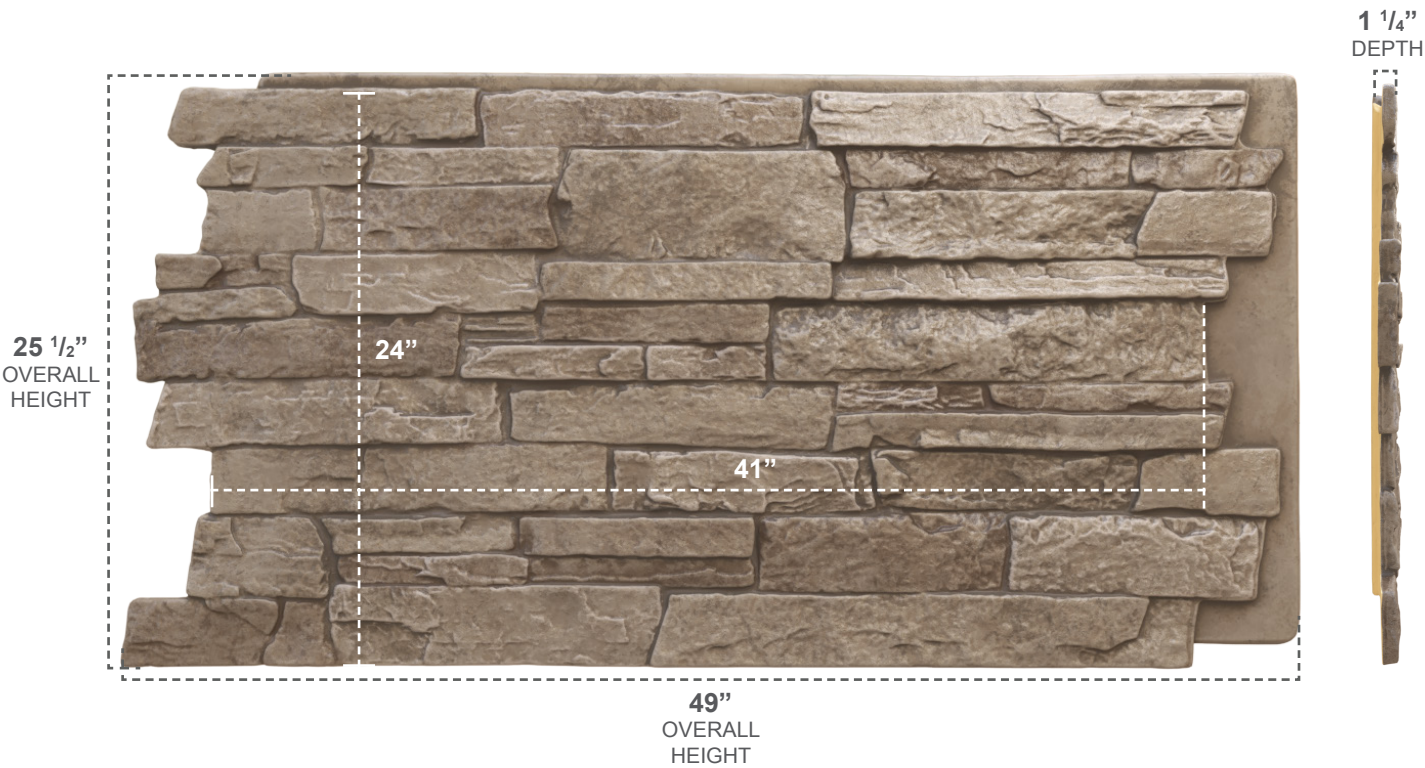

# STONEWALL FAUX STONE PANELS

## ACADIA LEDGE

COLOR	WIDTH	HEIGHT	DEPTH
SOFT ASH	49"	25 1/2"	1 1/4"

### OTHER FINISH OPTIONS

CANYON BROWN

COLFAX

SANDSTONE

SLATE GRAY

SMOKEY RIDGE

.....  
OVER 20 MORE  
OPTIONS TO  
CHOOSE FROM