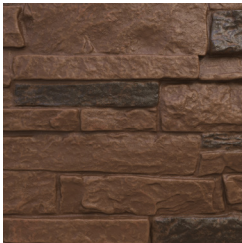

# STONEWALL FAUX STONE PANELS

## ACADIA LEDGE

COLOR	WIDTH	HEIGHT	DEPTH
SOFT ASH	49"	25 1/2"	1 1/4"

### OTHER FINISH OPTIONS

CANYON BROWN

COLFAX

SANDSTONE

SLATE GRAY

SMOKEY RIDGE

.....  
OVER 20 MORE  
OPTIONS TO  
CHOOSE FROM